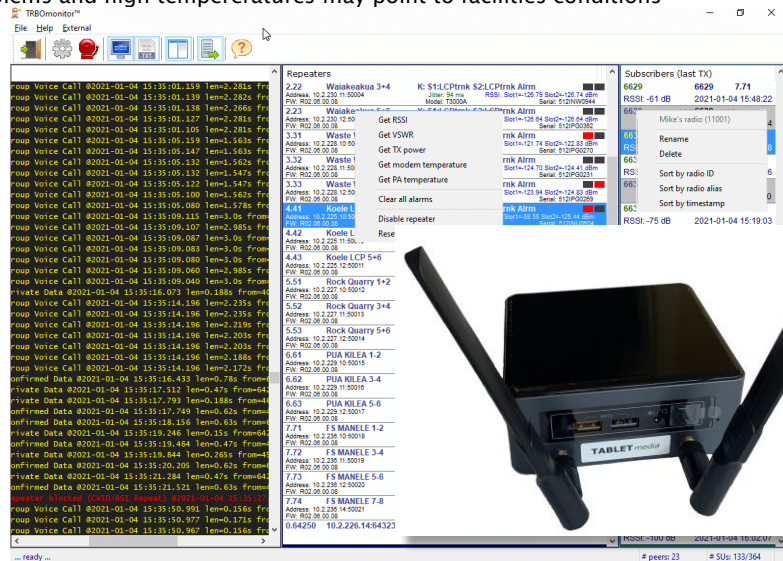

Handles notifications from DAS/BDAs. UPS.

TRBOmonitor LTE

24/7/365 Cloud-Based System Health Monitoring Service over Cellular

TRBOmonitor is a simple yet powerful service for proactive diagnostic that provides real-time monitoring of your MOTOTRBO radio network and sends alerts on critical conditions or when it needs attention. TRBOmonitor LTE is an all-inclusive solution with cellular service and drop-in system with LTE modem.

On single site conventional, IP Site Connect, Capacity Plus or Capacity Plus Multisite (LCP) systems:

- Critical alerts indicate that a repeater needs immediate attention
- Interference, out of range, repeater alarms and other warnings highlight underlying systems issues
- Busies, race conditions and other alerts suggest that a system upgrade may be required to add more capacity
- Temporary repeater timeouts or latencies point to multi-site backhaul issues.
- High VSWR indicate antenna problems and high temperatures may point to facilities conditions

ON-PREMISE TURNKEY PC

Simplify deployments with the pre-configured and secure TRBOmonitor LTE system.

Optional I/O modules to detect environmentals such as temperature, humidity, generator activity, motion, door open, etc. are also available.

INSTANT DEPLOYMENTS

Ideal when wired Internet is not available or network access is heavily restricted.

AUTOMATIC REPEATERS DETECTION

The client discovers and displays all the peers, including MNIS, RDAC and 3rd party applications. It detects each repeater's alias, firmware version, serial/model number and other information.