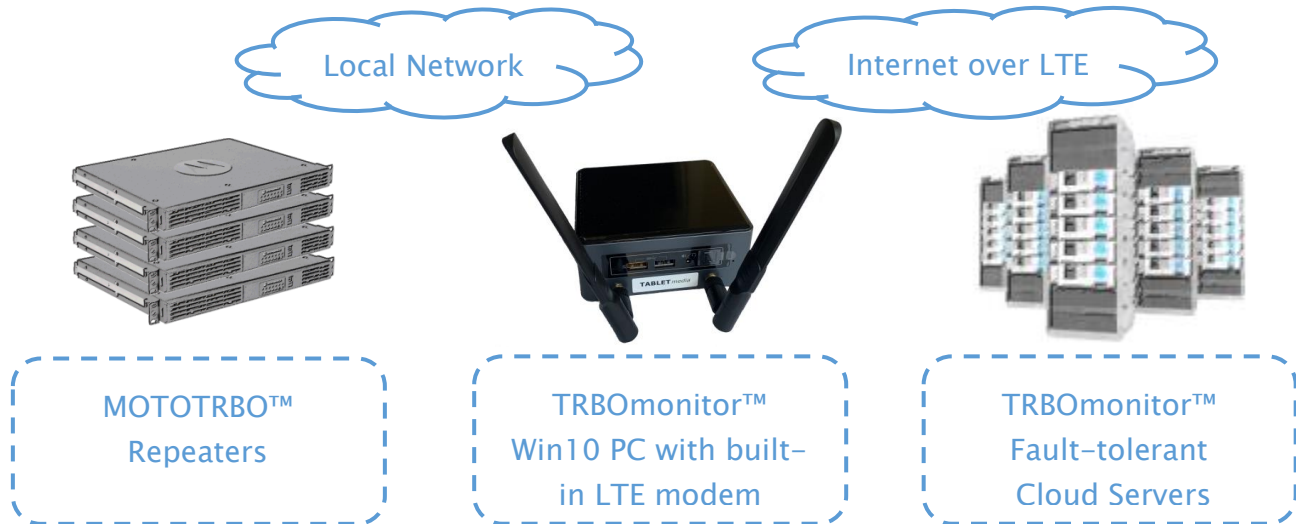

Handles notifications from DAS/BDAs. UPS.

TRBOmonitor LTE

24/7/365 Cloud-Based System Health Monitoring Service over Cellular

TRBOmonitor is a simple yet powerful service for proactive diagnostic that provides real-time monitoring of your MOTOTRBO radio network and sends alerts on critical conditions or when it needs attention. TRBOmonitor LTE is an all-inclusive solution with cellular service and drop-in system with LTE modem.

RAPID DEPLOYMENTS - No NAI licenses necessary!

1. Connect all repeaters to a switch
2. Connect the TRBOmonitor LTE PC to the same switch
3. Enter the master repeater IP address and port

AUTHORIZED APPLICATION PROVIDER

MOTOTRBO

MOTOROLA SOLUTIONS

TABLETmedia

System Architecture: on site hardware, cellular internet and cloud host

Selected features	Details
Service notifications:	System up/down: internet, network, PC or application issue
Peer notifications:	Master and peer repeaters, MNIS and applications up/down
	Call details: group/private, voice/data, length, source/target, repeaters, RSSI, etc.
	Call failures: various busies, out of range, race conditions, etc.
	Repeater blocking: interference FCC type I and II, CWID/BSI repeat
	Repeater alarms: PA, power, battery, VSWR, hardware, etc. (over 70)
	Alerts when VSWR, TX power, PA and modem temperatures and jitter exceed thresholds
External notifications:	Alerts from SNMP, serial (RS-232), contacts closures, and other sources
Actions:	Radio check and inhibit and un-inhibit to disable rogue radios
Logging (on premise):	Local logging to text and CSV files of all calls, failures, repeater alarms and other events
Cloud Servers:	Centralized logging of all failures, repeater alarms and other events
	Email notifications
Other:	Secure and encrypted link to fault tolerant cloud servers